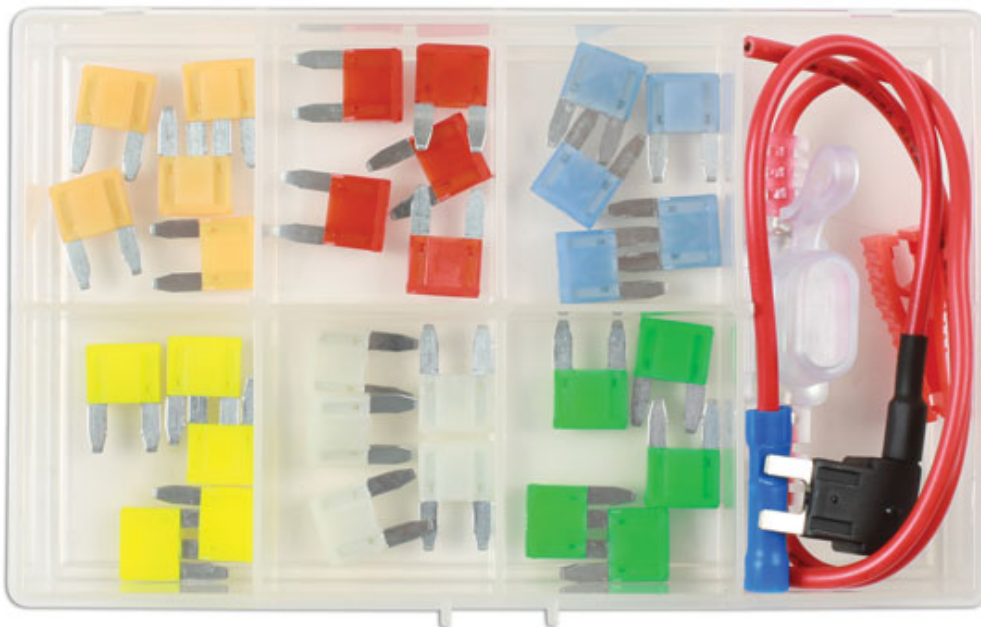

Assorted Mini Blade Fuses 33pc

A smaller mixed set of 6 automotive mini blade fuses from 5A to 30A. Supplied in a small box, ideal to store in the glove box or tool box for quick and easy access.

Additional Information

- Kit contains mini blade fuses (5 of each): 5, 10, 15, 20, 25, 30 amp. Plus fuse puller.
- 'Add-a-circuit' fuse holder to provide additional circuit. Compatible wiring 14 - 16 AWG. Max current: 10 amps.
- In-Line Fuse Holder for mini blade fuses.
- Top up packs available, see Part Nos. 36834 (5A), 36836 (10A), 36837 (15A), 36838 (20A), 36839 (25A), 36840 (30A). 'Add-a-Circuit' fuse holder also available separately, Part No. 37187.
-